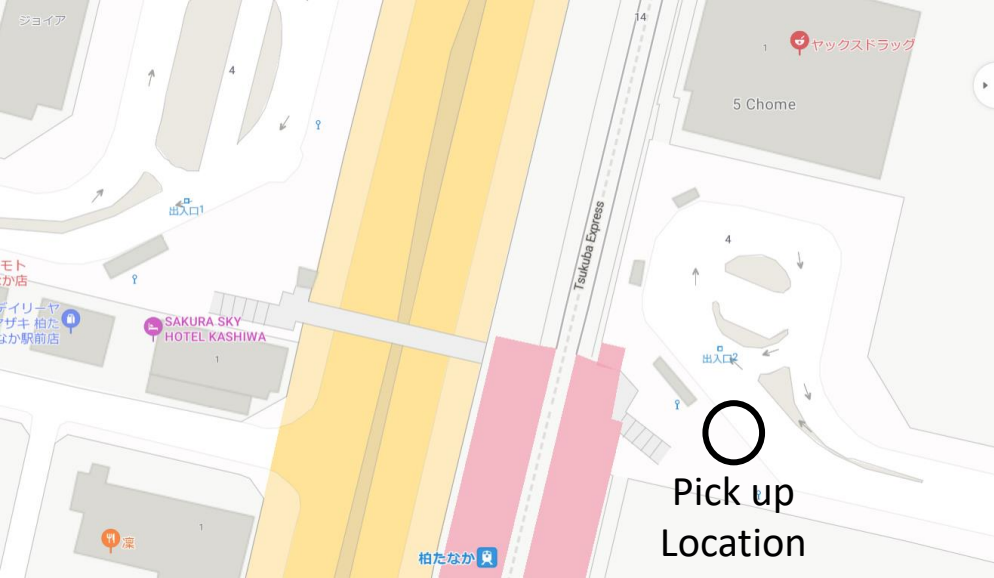

## TRANSPORTATION on 4/7(SUN)

Departing from  
**SAKURA SKY HOTEL**  
**KASHIWA**

9:15  
10:15

Departing from  
**TTC**

Upon Request

**Number of the seats may be limited**

# SAKURA SKY HOTEL KASHIWA

← Pick up location

Pick up location view →